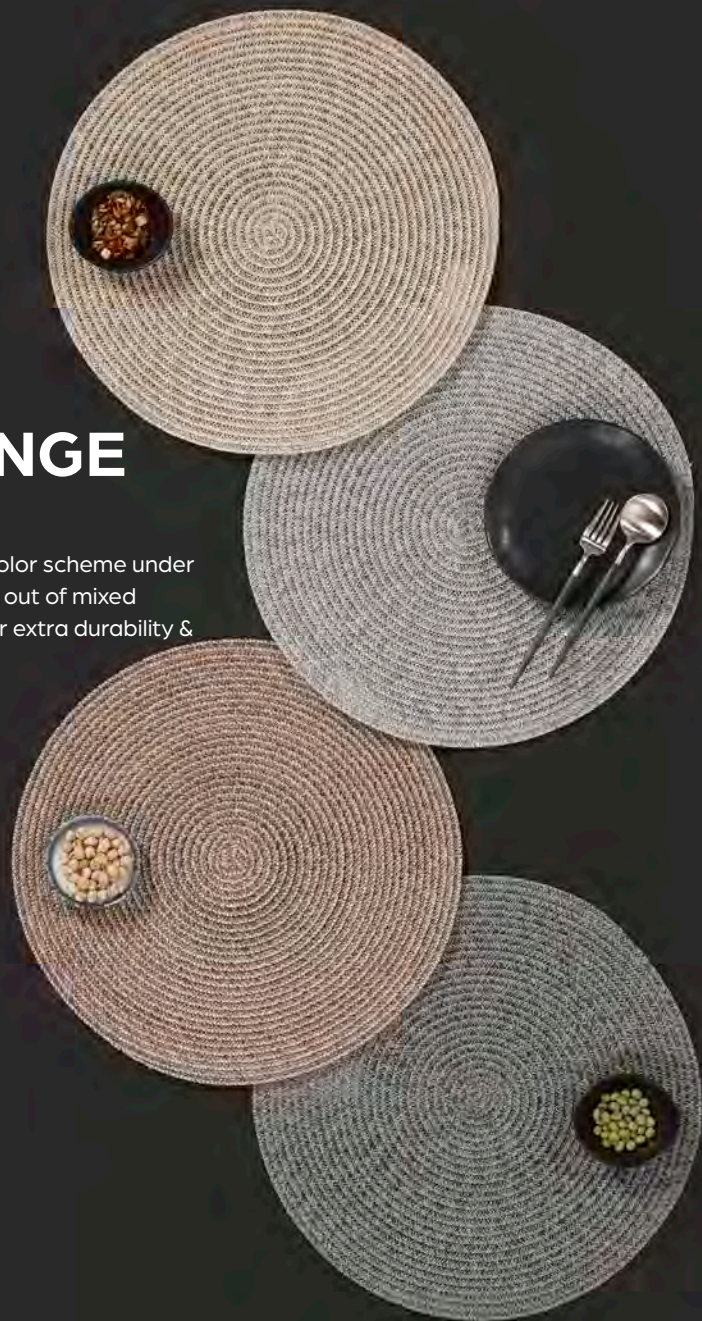

MELANGE

Round Placemat

Blended natural color scheme under your plates. Made out of mixed polyester yarns for extra durability & flexibility

RRP : € 5.50

MELANGE

Placemat
60% PP - 40% PET
Round ø 38 cm (15 in)

ZZ0427
GREY