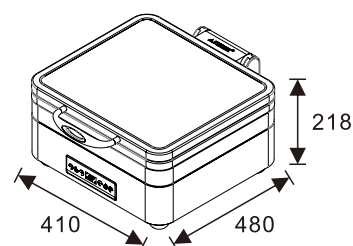

Optional Bases

Available in electrical and non-electrical versions allowing you to convert an induction chafer to an electric chafer or regular chafer.

ROMA Rectangular 1/1 Chafer

ROMA Square 2/3 Chafer

W20-2302T Induction Chafer
W07-2301B Electrical Base
Open Lid Height: 655mm