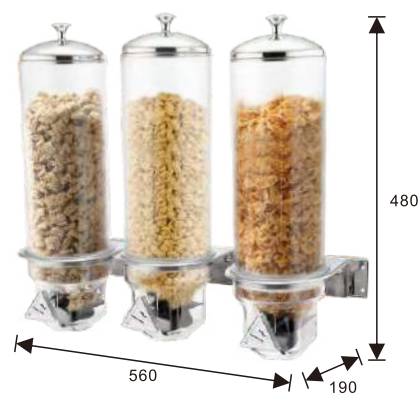

U08-0430 4ltr x 3