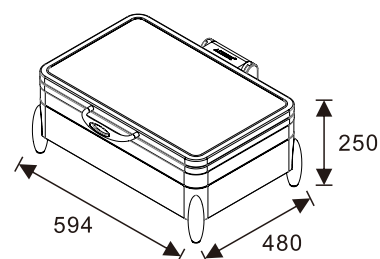

## ROMA Rectangular 1/1 Chafer

W20-1102T Induction Chafer  
W07-1101B Electrical Base  
Open Lid Height: 655mm

W20-1102T Induction Chafer  
W07-1104B Multi-Functional Base  
Open Lid Height: 687mm