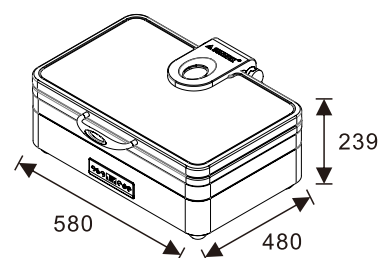

W07-1102T Induction Chafer
W07-1101B Electrical Base
Open Lid Height: 655mm