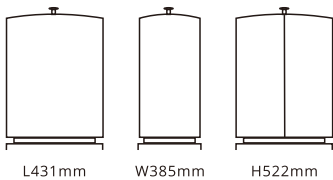

Half Moon Bay

X23888 5ltr x 2 divisions