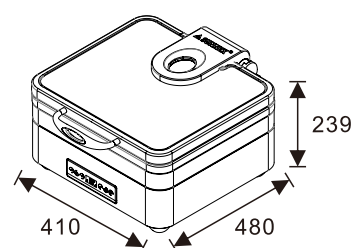

Optional Stands

Available in electrical and non-electrical versions allowing you to convert an induction chafer to an electric chafer or regular chafer.

BURANO Rectangular 1/1 Chafer

BURANO Square 2/3 Chafer

W07-2302T Induction Chafer
W07-2301B Electrical Base
Open Lid Height: 655mm