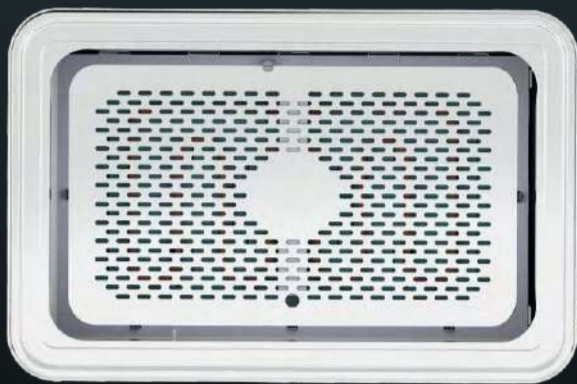

## DRY HEAT WATERLESS CHAFER

**Simple. User-Friendly.**

**Mirror Finished Model  
with Stainless Steel Glass Cover**

Patented Product  
EP3804583A1

### **SPECIFICATION**

Voltage: 220 / 240VAC

Power consumption: 400-476W

Initial heating time: 15 mins

Temperature difference between inside and outside of lid: 10° - 12°

Stainless steel 304 food pan and cover

**Large Tempered  
Glass Window**

**Digital Control**

**Less is More.  
Waterless is More Advanced.**

**Less Manpower.  
No Need to Add Water.**