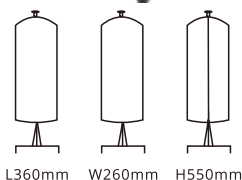

Classic Juice

X23688T 8ltr, SAN container
X23688P 8ltr PC container