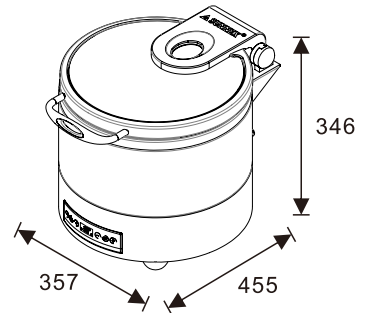

W07-2802T Induction Chafer
W07-2804B Multi-Functional Base
Open Lid Height: 762mm