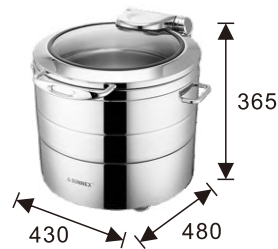

W17-2810T + W17-2810B1
Soup Station, 10L bain marie