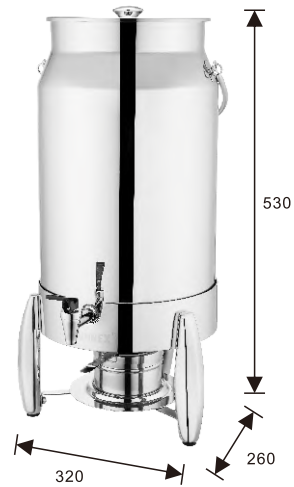

Verona Milk