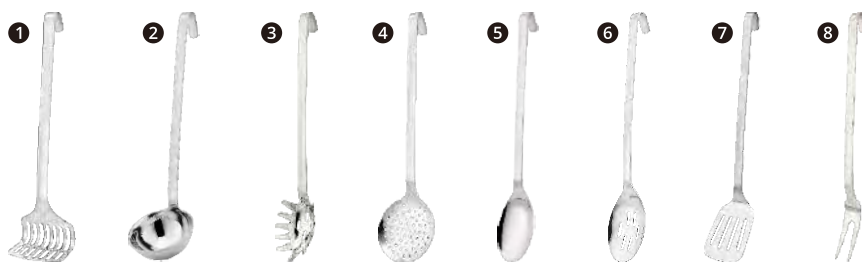

## M413 Series

- One-piece stainless steel construction with hooked handle.
- Range includes 8 tools covering all the essential needs for chef.

1	M413PM	Potato masher, 36cm / 14"
2	M413LA	Ladle, 38.5cm / 15"
3	M413PS	Spaghetti server, 38cm / 15"
4	M413SM	Skimmer, 37.5cm / 15"
5	M413PB	Solid spoon, 39cm / 15.5"
6	M413PA	Slotted spoon, 39cm/15.5"
7	M413TA	Slotted turner, 43cm / 17"
8	M413MF	Meat fork, 41cm / 16"