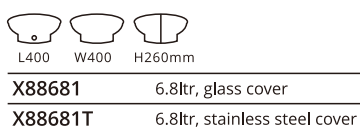

88 Series

- Round electric water pan & chafers
- 220V AC, 50/60Hz, 420W