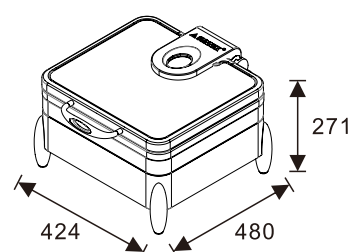

W07-2302T Induction Chafer
W07-2304B Multi-Functional Base
Open Lid Height: 687mm