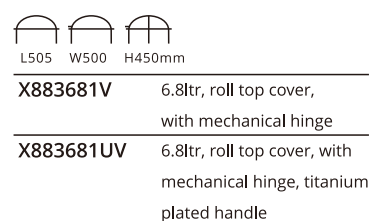

88 Series

- Round electric water pan & chafers
- 220V AC, 50/60Hz, 420W