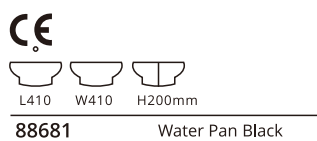

88 Series

- Round electric water pan & chafers
- 220V AC, 50/60Hz, 420W