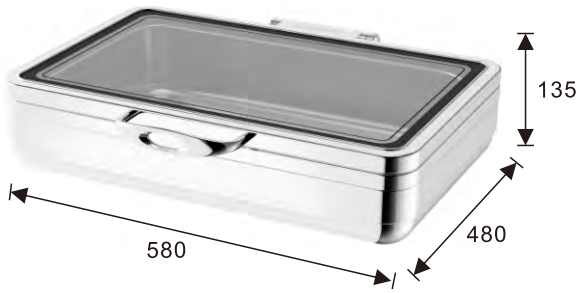

# ROMA INDUCTION CHAFER

**W20-1102T**  
Rectangular 1/1 size, 8.5L food pan  
Open lid height: 570mm

**W20-2302T**  
Square 2/3 size, 5.5L food pan  
Open lid height: 570mm

**W20-2802T**  
Soup Station, 10L bain marie  
Open lid height: 650mm