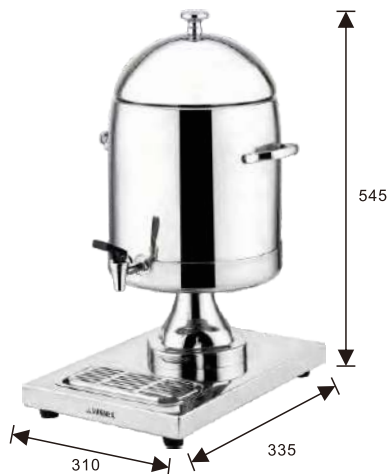

Urns

U16-1000	5ltr, with ice tube
U16-1100	5ltr, with fuel holder

U16-2200	11.4ltr, with ice tube and fuel holder

X23598	5ltr

U14-1100	5ltr

Milk Urn

X23676	10.5ltr

X23673	10.5ltr