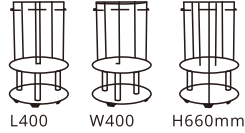

## Cup Rack

- One-stop rack serving 48 sets of cups, plates & spoons - save space
- Revolving stainless steel base for easy access
- Transparent polycarbonate cup tubes

U09-1000

L400 W400 H660mm

- \* Not including the cups, plates and spoons
- \* Recommend cup size: 80 ~ 85 mm in diameter
- \* Recommend plate size: less than 145mm in diameter
- \* Recommend spoon size: 100 ~ 120 mm in length