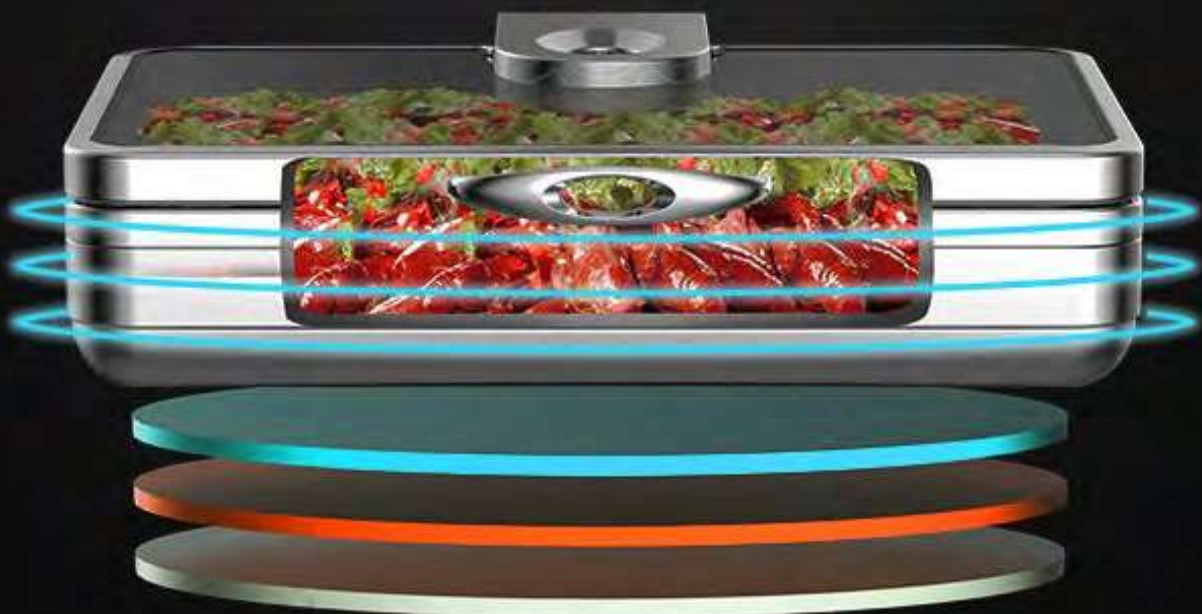

Induction Ready