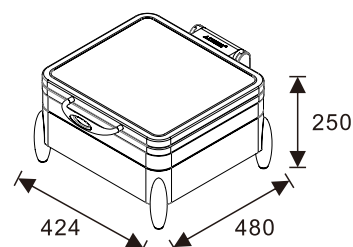

W20-2302T Induction Chafer
W07-2304B Multi-Functional Base
Open Lid Height: 687mm