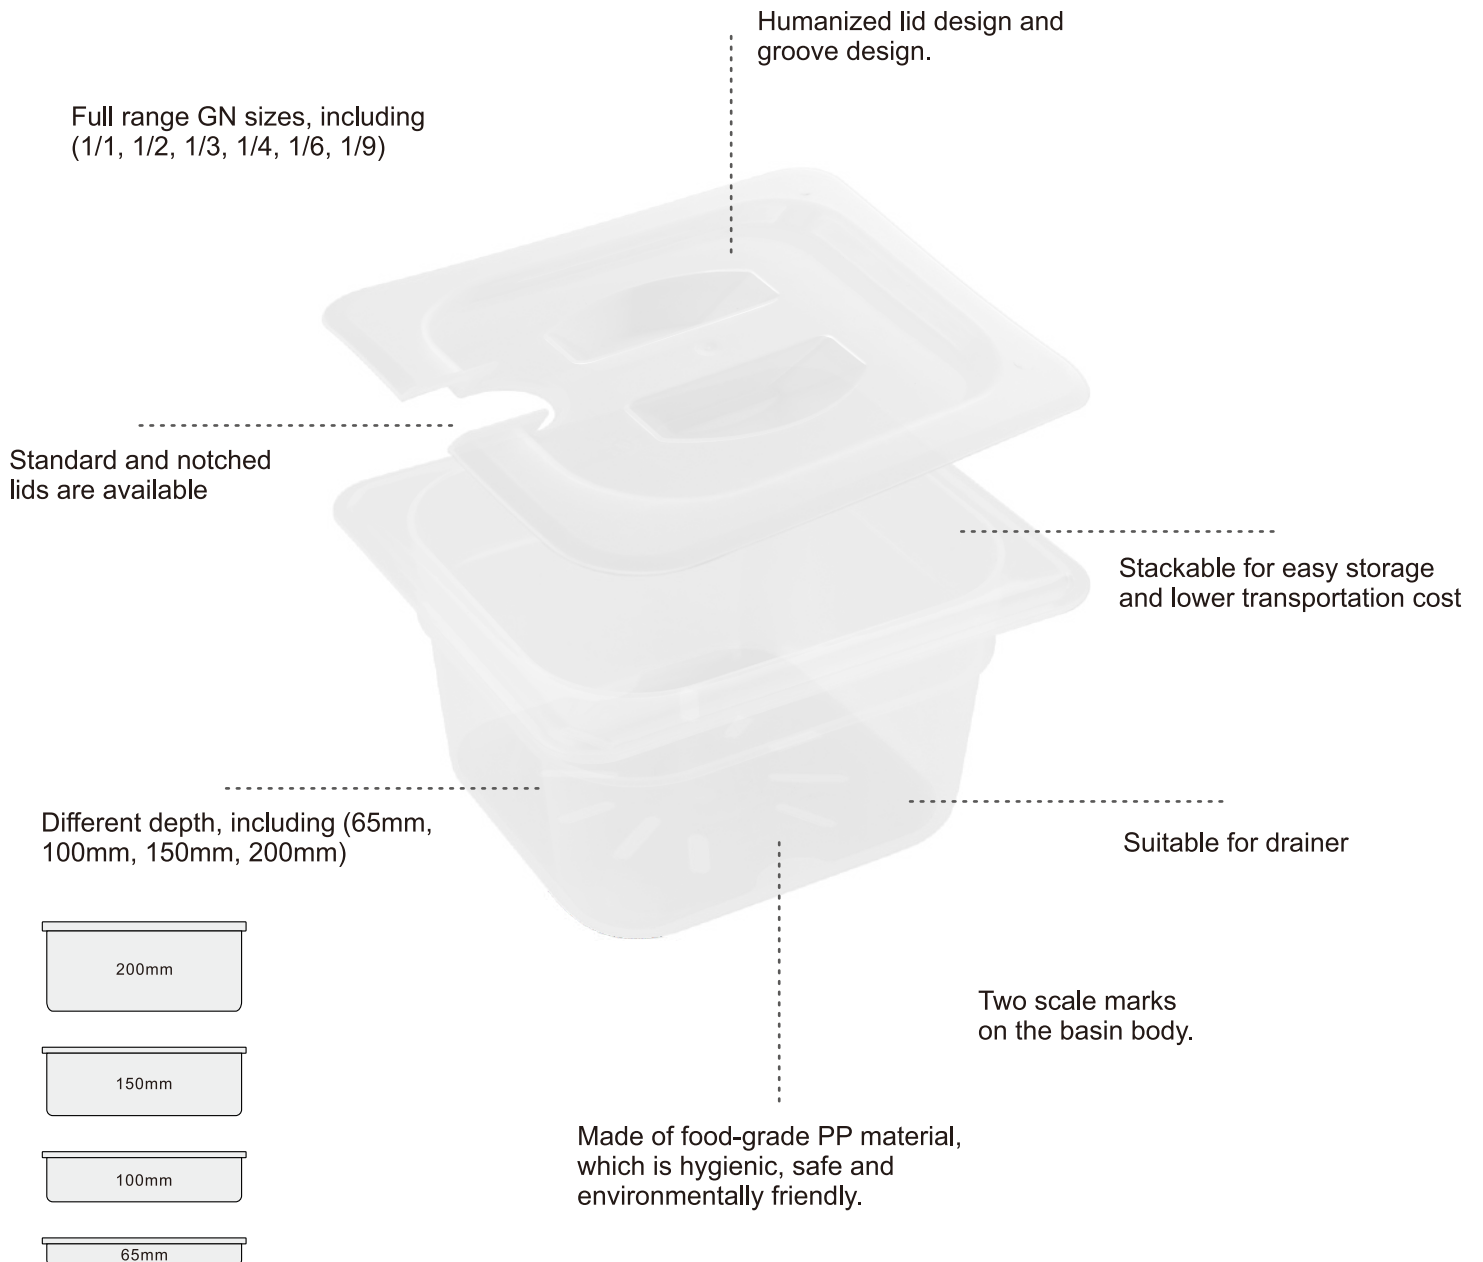

TRANSPARENT  
VISUALIZATION

FULL RANGE SIZES

EASY CLEANING

**GN 1/1**  
530 x 325mm

**GN 1/2**  
325 x 265mm

**GN 1/3**  
325 x 176mm

**GN 1/4**  
265 x 162mm

**GN 1/6**  
176 x 162mm