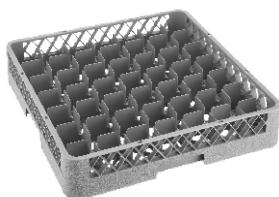

<b>MGT49V</b>	Brown
<b>MGT49G</b>	Grey

Base, 49 compartments, 49 x 49 x 9.8(h)cm  
Compartment size: 6.5 x 6.5cm

<b>MGT49BV</b>	Brown
<b>MGT49BG</b>	Grey

Cutlery Basket, 8 grids, 42.5 x 20.7 x 13(h)cm

<b>MCB08V</b>	Brown
<b>MCB08G</b>	Grey