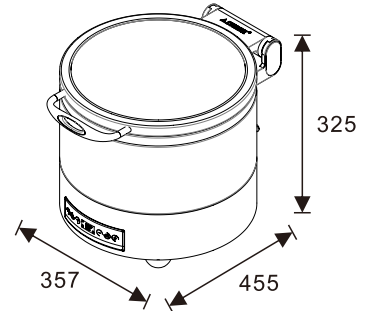

ROMA Round 36cm Chafer

W20-3602T Induction Chafer
W07-3601B Electrical Base
Open Lid Height: 715mm

W20-3602T Induction Chafer
W07-3604B Multi-Functional Base
Open Lid Height: 747mm

ROMA Soup Station