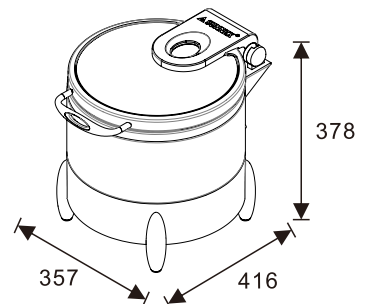

BURANO Round 36cm Chafer

W07-3602T Induction Chafer
W07-3601B Electrical Base
Open Lid Height: 715mm

W07-3602T Induction Chafer
W07-3604B Multi-Functional Base
Open Lid Height: 747mm

BURANO Soup Station

W07-2802T Induction Chafer
W07-2801B Electrical Base
Open Lid Height: 730mm

W07-2802T Induction Chafer
W07-2804B Multi-Functional Base
Open Lid Height: 762mm