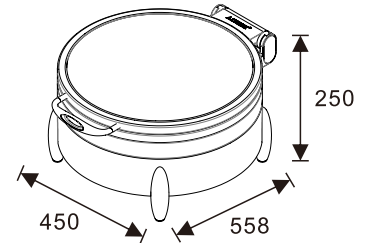

ROMA Round 36cm Chafer

W20-3602T Induction Chafer
W07-3601B Electrical Base
Open Lid Height: 715mm

W20-3602T Induction Chafer
W07-3604B Multi-Functional Base
Open Lid Height: 747mm

ROMA Soup Station