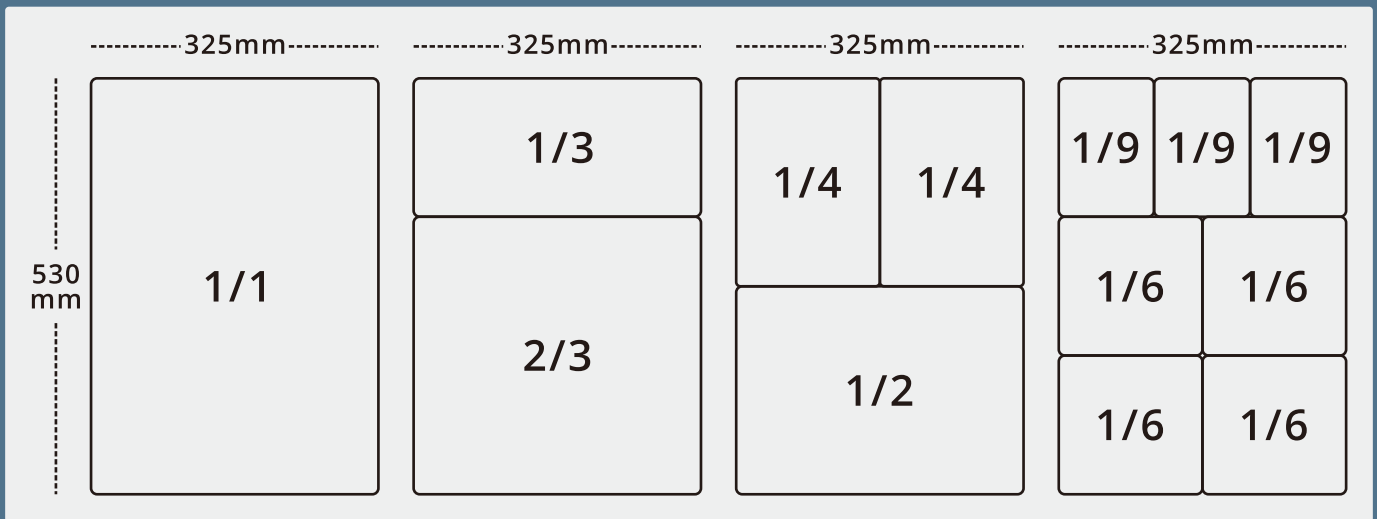

SIZES OF GASTRONORM PANS

Gastronom (GN) originated in the 1960s, now it has become a basic kitchenware in the international catering industry. Its benchmark specification is 1/1 size with length 530mm x width 325mm, other gastronorm sizes are multiples and submultiples of this basic module size and often shown in terms of fraction. For example, size of a GN 1/2 container (325 x 265mm) is half of a GN 1/1 container.

WHY CHOOSE 304?

	304 Stainless Steel	201 Stainless Steel
Chromium		
	Chromium can enhance the corrosion and rust resistance of steel. More expensive.	
Nickel		
	Nickel can enhance the corrosion and rust resistance of steel. More expensive.	
Manganese		
	Manganese can increase strength, toughness and hardenability of steel. Lower cost.