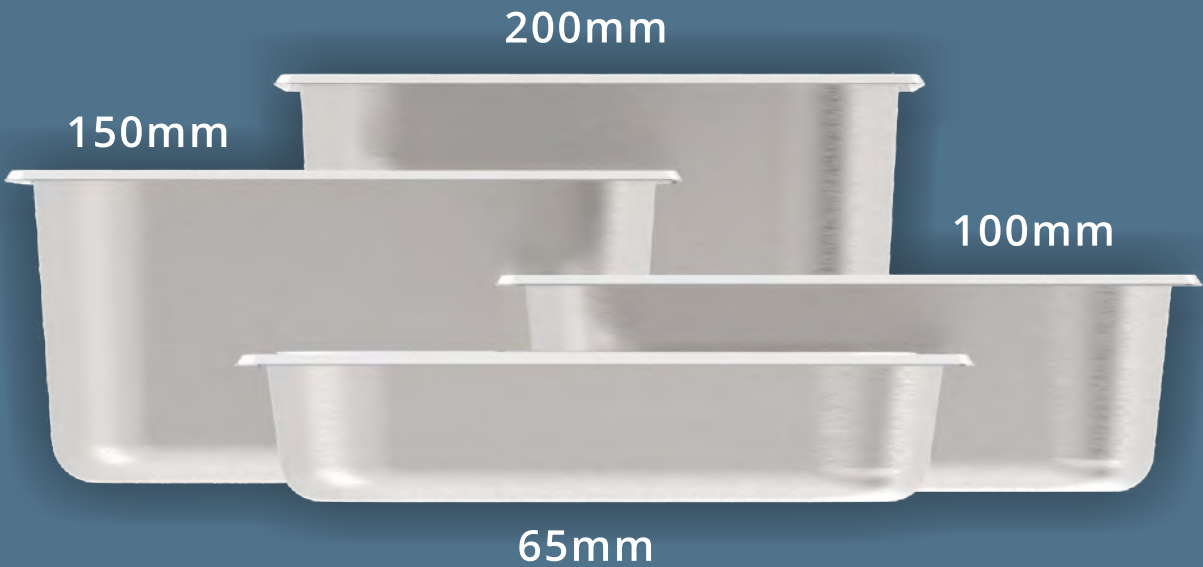

DEPTH OF PANS