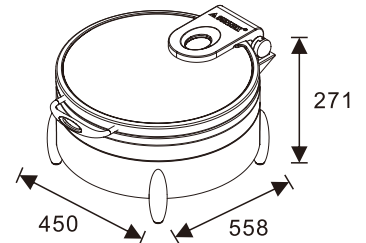

BURANO Round 36cm Chafer

W07-3602T Induction Chafer
W07-3601B Electrical Base
Open Lid Height: 715mm

W07-3602T Induction Chafer
W07-3604B Multi-Functional Base
Open Lid Height: 747mm

BURANO Soup Station

W07-2802T Induction Chafer
W07-2801B Electrical Base
Open Lid Height: 730mm

W07-2802T Induction Chafer
W07-2804B Multi-Functional Base
Open Lid Height: 762mm