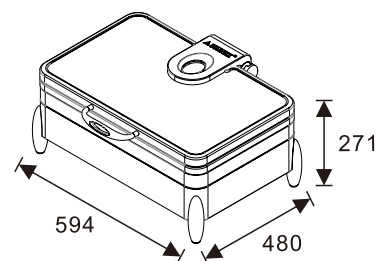

W07-1102T Induction Chafer
W07-1104B Multi-Functional Base
Open Lid Height: 687mm