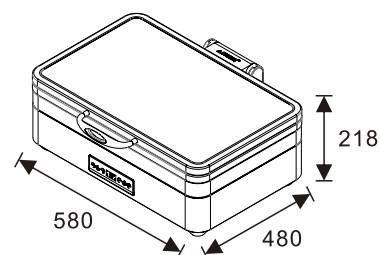

W20-1102T Induction Chafer
W07-1101B Electrical Base
Open Lid Height: 655mm