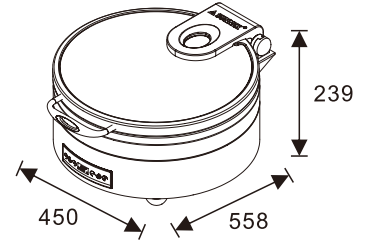

W07-3602T Induction Chafer
W07-3604B Multi-Functional Base
Open Lid Height: 747mm