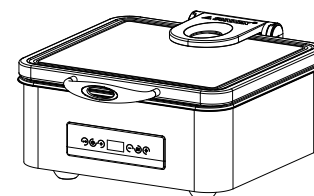

W21-23HLM0

65mm Depth
Size: 420 x 480 x 220mm
Square 2/3 size, 5.5L food pan
Open lid height: 680mm

W21-23HLM5

100mm Depth
Size: 420 x 480 x 220mm
Square 2/3 size, 9L food pan
Open lid height: 695mm