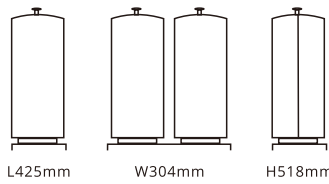

Marbella

X23588X2 5ltr x 2