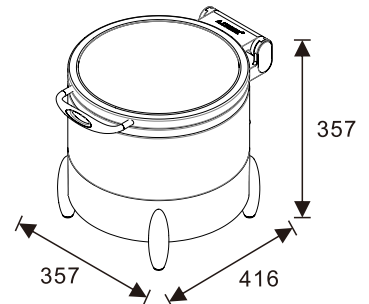

ROMA Round 36cm Chafer

W20-3602T Induction Chafer
W07-3601B Electrical Base
Open Lid Height: 715mm

W20-3602T Induction Chafer
W07-3604B Multi-Functional Base
Open Lid Height: 747mm

ROMA Soup Station