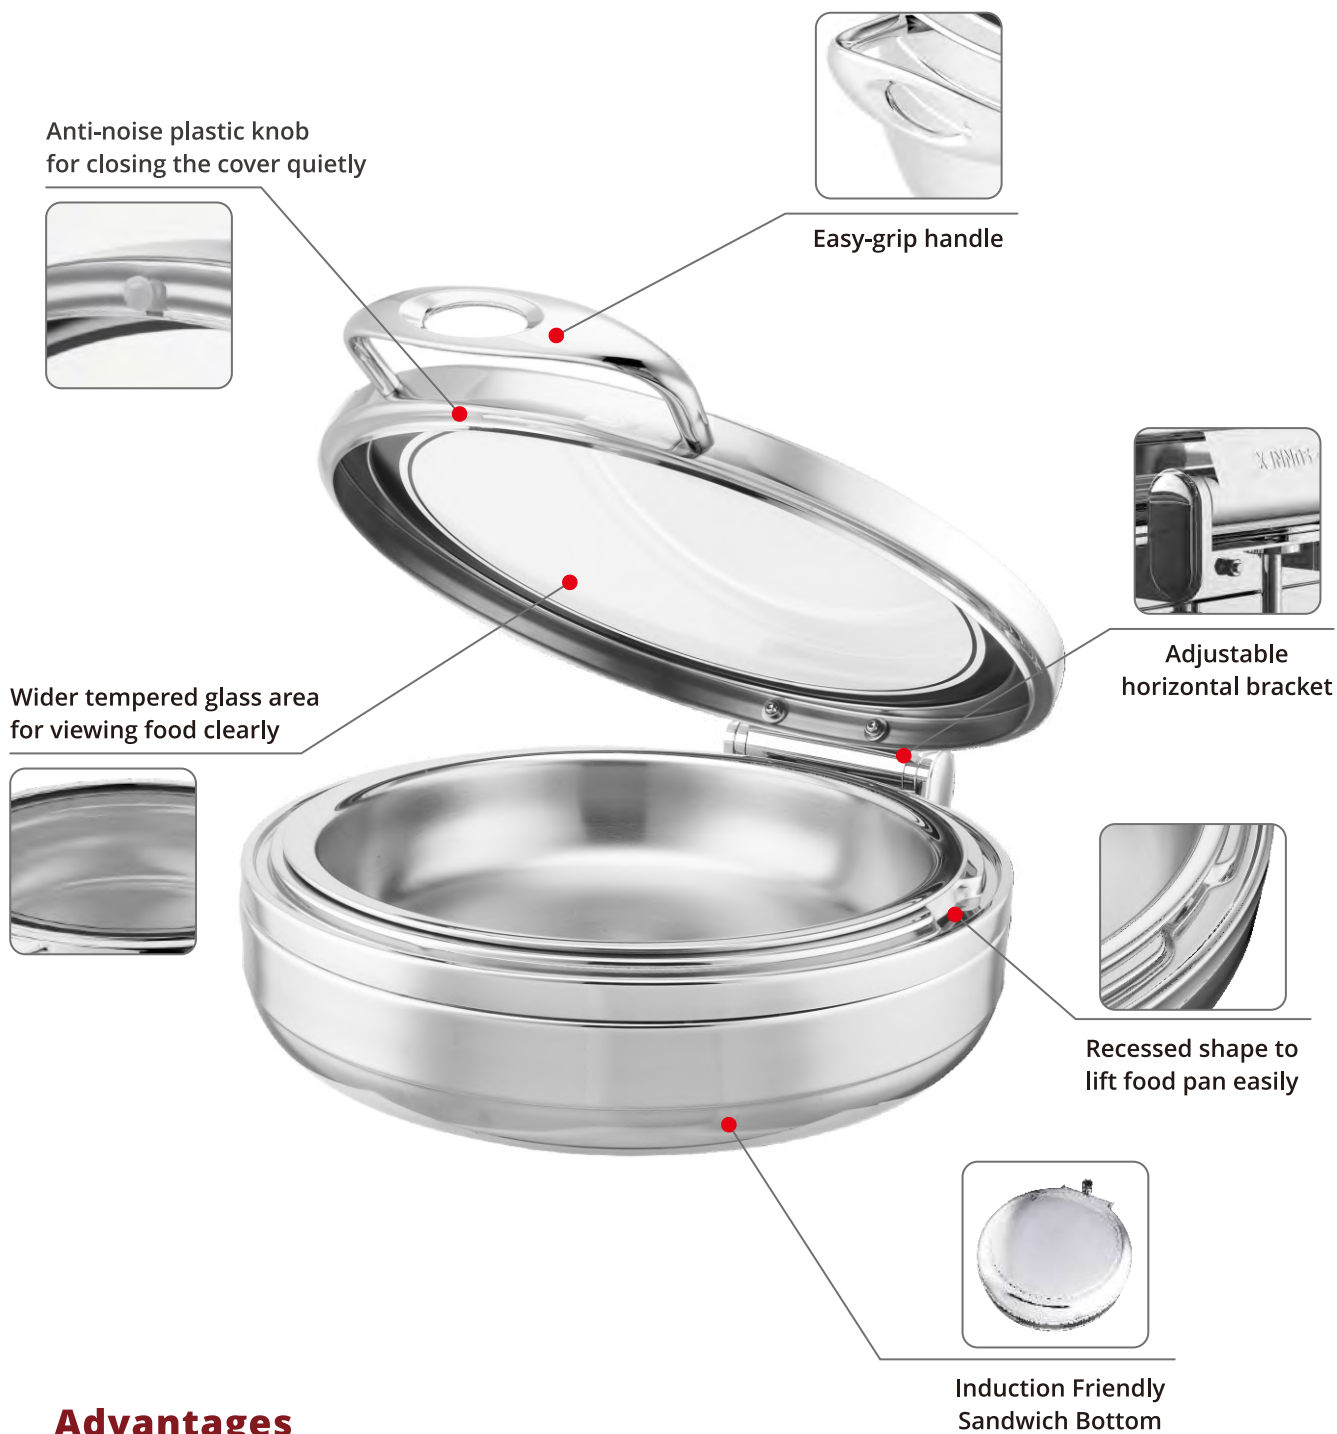

ROMA CHAFER

Advantages

Advance Hydraulic Hinge

Smooth, slow and silent closing with 80000 times guarantee. The opening and closing time is adjustable from 20 - 40 seconds (+/- 5 seconds).

Optional Bases

Five optional bases available to suit with different needs from precise digital temperature control to traditional fuel warming.

Wide Glass Window

Extra large window design in stylish and exquisite craftsmanship. Made from tempered glass, allowing you to see the delicious food before opening the cover.

Quality Stainless Steel

Mirror-finished 304 stainless steel cover and food pan. Food safe, non-corrosive & non-rusting.