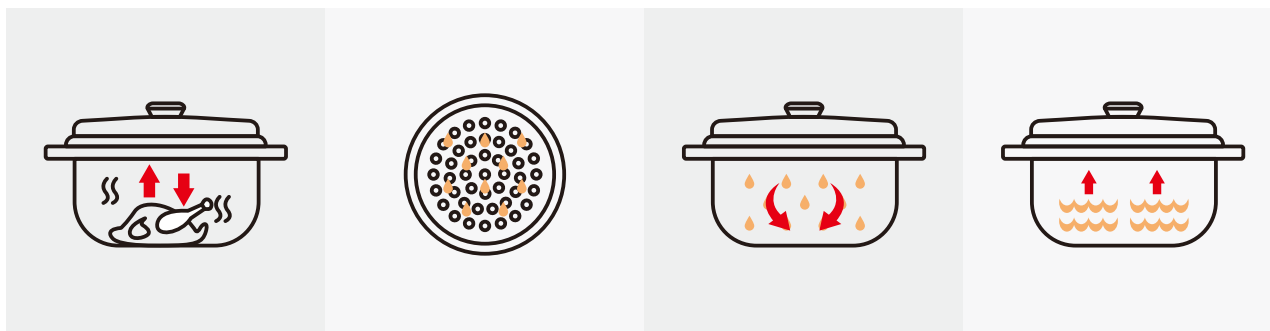

All-Round Heating Without Losing Moisture