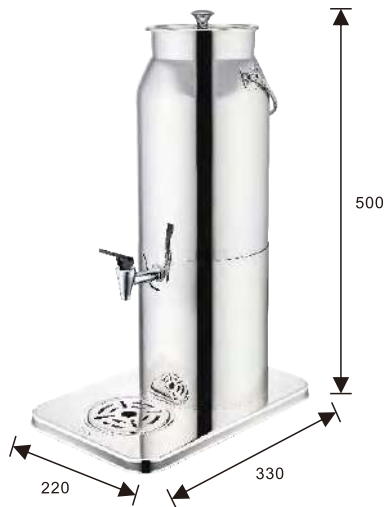

Verona Milk