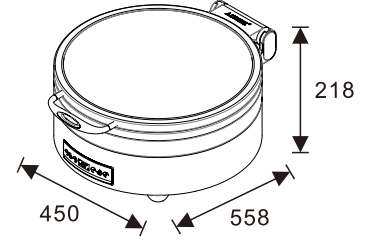

W20-3602T Induction Chafer
W07-3604B Multi-Functional Base
Open Lid Height: 747mm