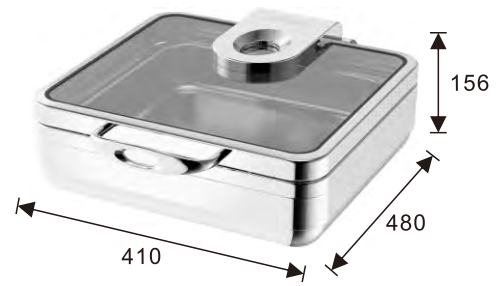

W07-2302T
Square 2/3 size, 5.5L food pan
Open Lid Height: 570mm