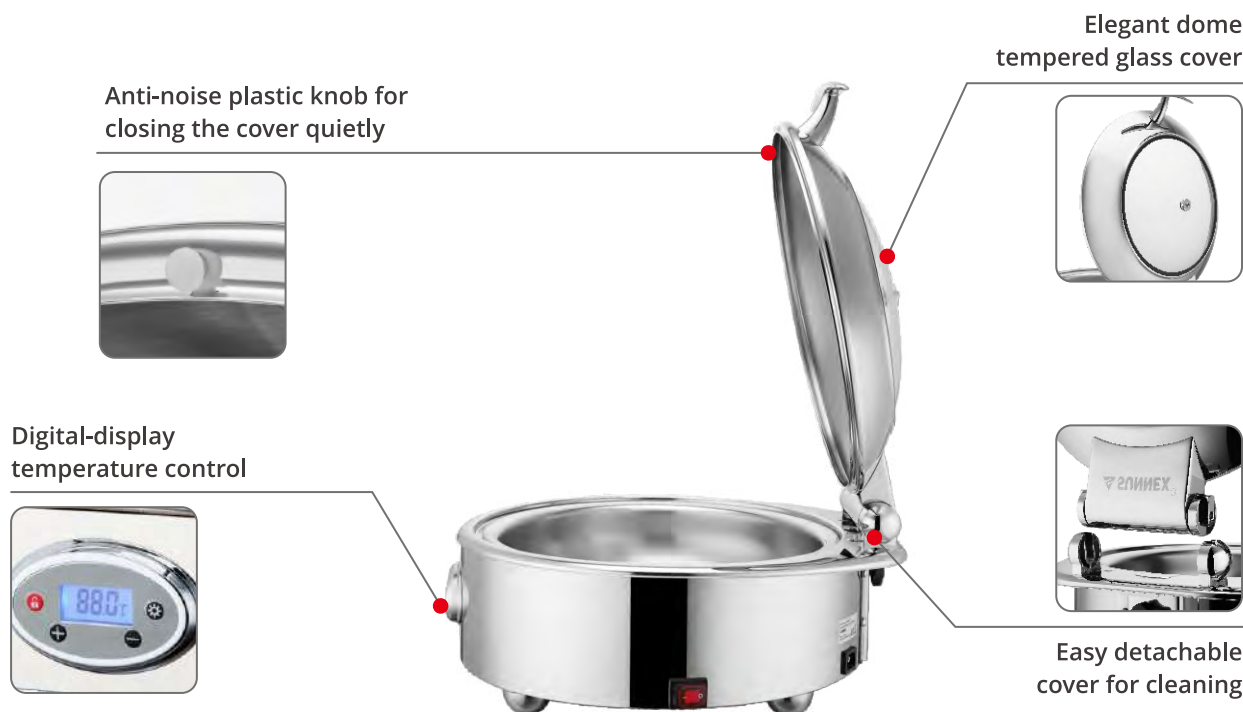

SPECIFICATION

- Voltage: 230V AC 50/60Hz
- Power Consumption: 600W
- Lid Closing Time: 20-40s (adjustable)
- Temperature adjustable from 40 to 90 degree C with accuracy $\pm 5^\circ$
- Stainless Steel 304 Food Pan and Cover
- 3 Levels of Preset Temperature

Advantages

Precise Temperature Control

Through high-precision electronic circuit design, precise temperature control is realized. No more guessing with fuel.

Integrated One Piece Design

Water pan and the base are integrated as one piece, enable better heat conduction and temperature stability.

Digital Display Panel

No radiation, low energy consumption, clear and easy to read.

Advance Hydraulic Hinge

Smooth, slow and quiet closing with 80000 times guarantee.