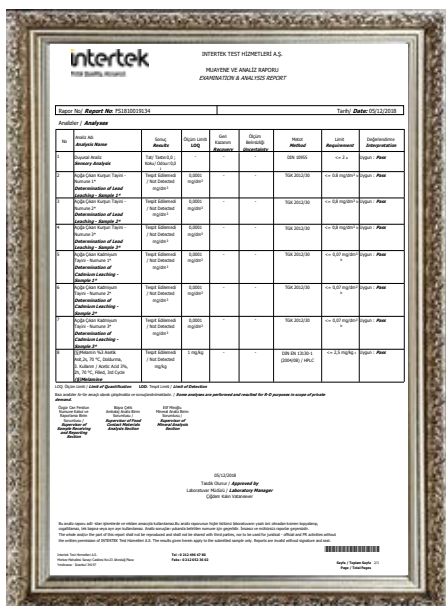

Sertifikalar Certificates