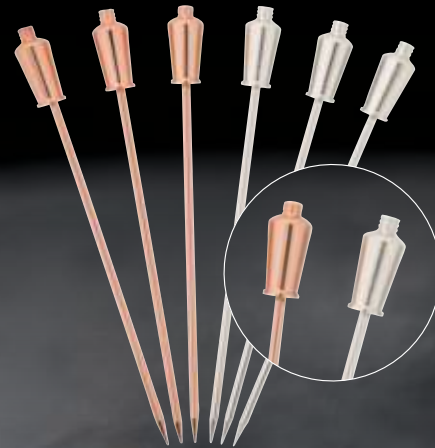

Cocktailpick set
Shaker - 6 pcs
12 cm
CPS0612