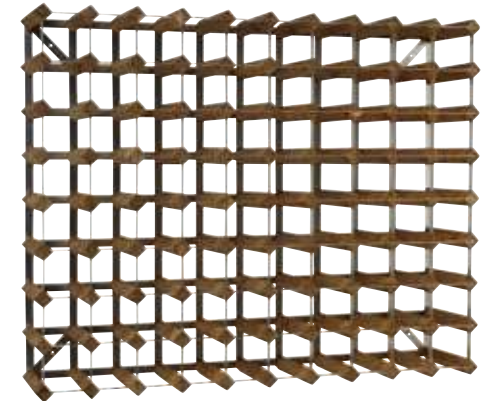

Wine Storage wood/metal
16 bottles
WRKC016

Wine Storage wood/metal
30 bottles
WRKC030

Wine Storage wood/metal
42 bottles
WRKC042

Wine Storage wood/metal
72 bottles
WRKC072

Wine Storage wood/metal
90 bottles
WRKC090