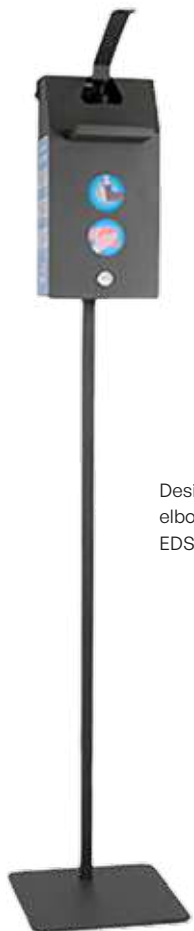

Brush Head set 5
aluminium round base
18 cm / 25 cm
BBM1825-5

Brush Head set 5
aluminium round base
25 cm
BBM0525

Brush Head
single
18 cm
BBP0018

Brush Head single
aluminium
25 cm
BBR0025

Desinfection
elbow dispenser
EDSE001