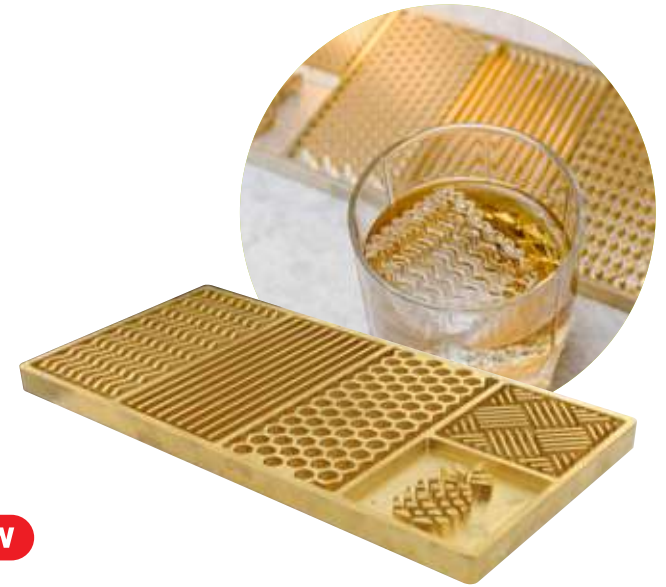

Ice Pick 3-prong
YPR0003

Ice stamp tray brass
20x10 cm
ISTR2010