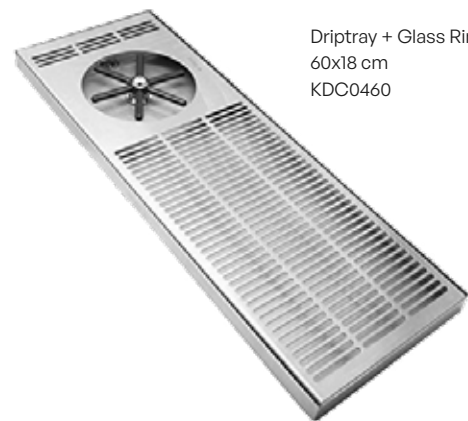

Drip tray + Glass Rinser
60x18 cm
KDC0460