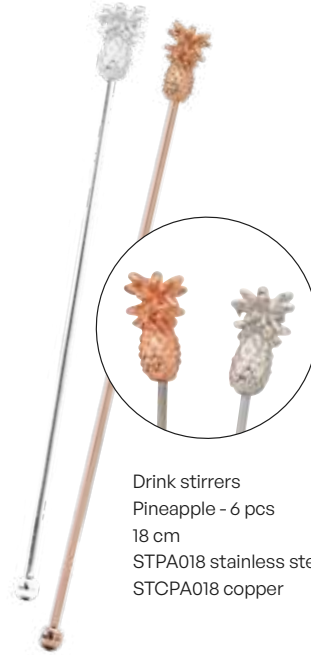

Cocktailpick set
Jigger - 6 pcs
12 cm
CPJ10612

Cocktailpick set
Shaker - 6 pcs
12 cm
CPS0612

Cocktailpick set
Pineapple - 6 pcs
12 cm
CPP0612

STIRRED, NOT SHAKEN

Drink stirrers
Shaker - 6 pcs
18 cm
STSH018 stainless steel
STCSH018 copper

Drink stirrers
Pineapple - 6 pcs
18 cm
STPA018 stainless steel
STCPA018 copper

Crafting perfection with every stamp **NEW**

The disc stirrer is essentially a stirrer or muddler designed to lightly 'stamp' or press garnishes, such as citrus slices, herbs, or berries, into your drink. The goal of using a disc stirrer is to gently release the flavors and aromas of these garnishes into the drink without overly crushing or damaging them, ensuring a balanced infusion.