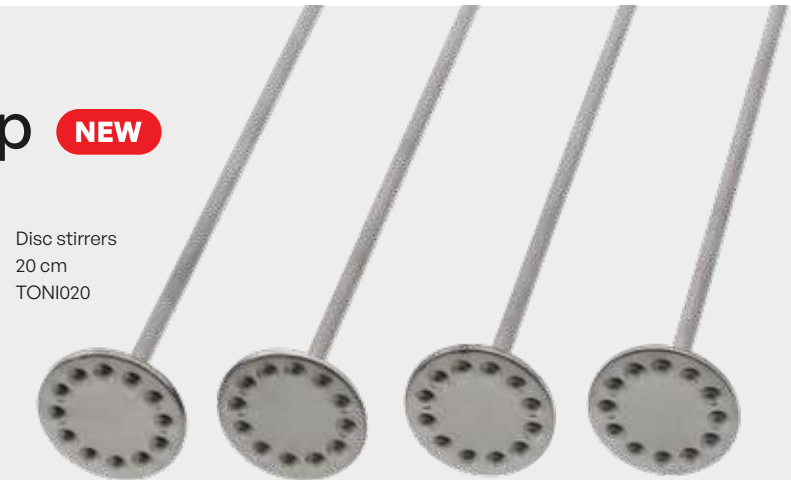

Cocktailpick set
Jigger - 6 pcs
12 cm
CPJ10612

Cocktailpick set
Shaker - 6 pcs
12 cm
CPS0612

Cocktailpick set
Pineapple - 6 pcs
12 cm
CPP0612

STIRRED, NOT SHAKEN

Drink stirrers
Shaker - 6 pcs
18 cm
STSH018 stainless steel
STCSH018 copper

Drink stirrers
Pineapple - 6 pcs
18 cm
STPA018 stainless steel
STCPA018 copper

Crafting perfection with every stamp **NEW**

The disc stirrer is essentially a stirrer or muddler designed to lightly 'stamp' or press garnishes, such as citrus slices, herbs, or berries, into your drink. The goal of using a disc stirrer is to gently release the flavors and aromas of these garnishes into the drink without overly crushing or damaging them, ensuring a balanced infusion.