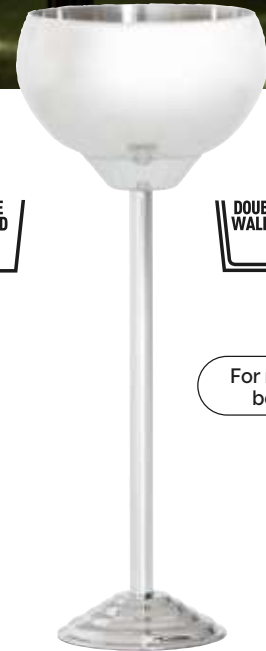

SINGLE WALLED

Wine Bucket double wall + stand Rossar
Ø 34 cm height 85 cm
WBSR523