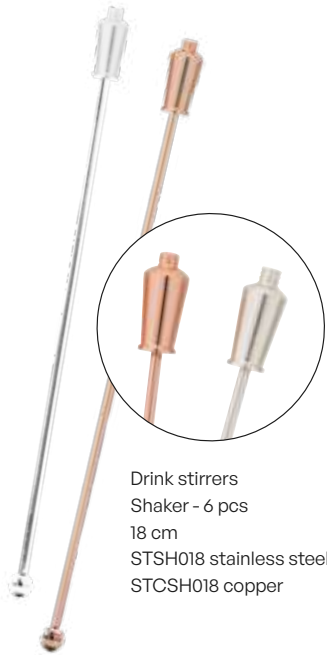

Cocktailpick set
Jigger - 6 pcs
12 cm
CPJ10612

Cocktailpick set
Shaker - 6 pcs
12 cm
CPS0612

Cocktailpick set
Pineapple - 6 pcs
12 cm
CPP0612

STIRRED, NOT SHAKEN

Drink stirrers
Shaker - 6 pcs
18 cm
STSH018 stainless steel
STCSH018 copper

Drink stirrers
Pineapple - 6 pcs
18 cm
STPA018 stainless steel
STCPA018 copper

Crafting perfection with every stamp **NEW**

The disc stirrer is essentially a stirrer or muddler designed to lightly 'stamp' or press garnishes, such as citrus slices, herbs, or berries, into your drink. The goal of using a disc stirrer is to gently release the flavors and aromas of these garnishes into the drink without overly crushing or damaging them, ensuring a balanced infusion.