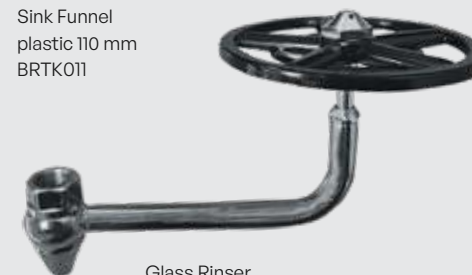

Glass Rinser
BNS0001