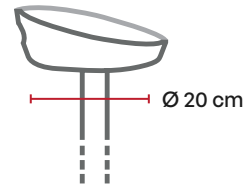

DOUBLE WALLED

Wine Bucket Bormio double wall stainless steel
 Ø 13 cm height 20 cm
 WKRVO22

DOUBLE WALLED

Wine Bucket Merano double wall stainless steel
 Ø 13 cm height 20 cm
 WKRVO13

Wine stand aluminium black
 Ø 24 cm height 68 cm
 WSTND01