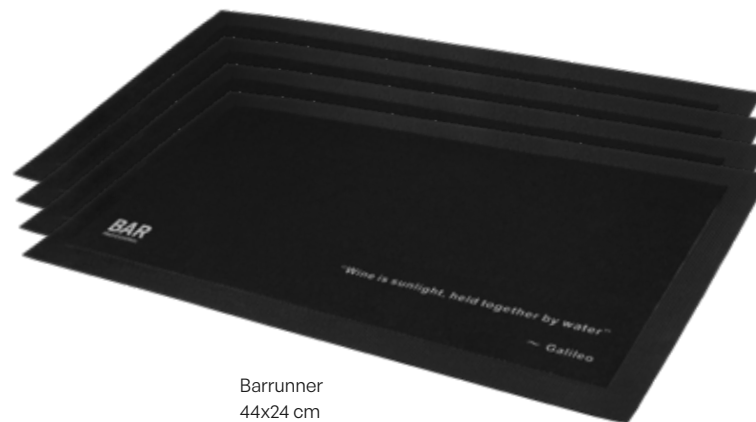

HOME BREW WITH DS

Barrunner
44x24 cm
BRN4424