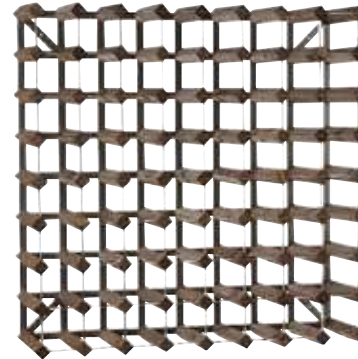

Wine Storage wood/metal
72 bottles
WRKC072