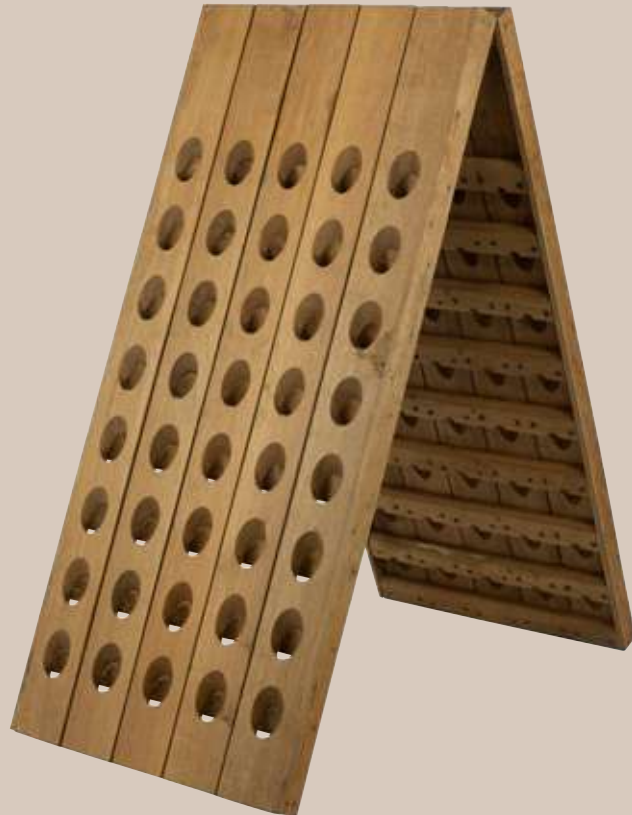

Pupitre Wine rack
80 bottles
WPP0080